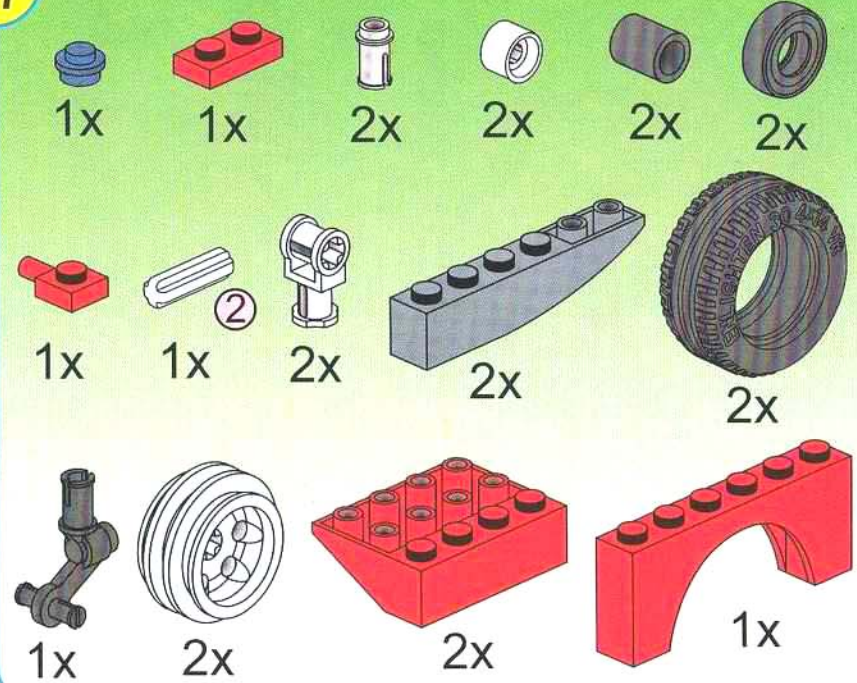

2x

1x

1x

1x

14

15

16

- 1x
- 1x
- 4x
- 2x
- 2x
- 2x
- 1x
- 2x
- 1x
- 1x
- 1x

17

18

			
2x	1x	1x	2x
			
2x	1x	1x	2x
			
1x	1x	4x	1x

 ③ 1:1

- 
- 

2x

- 1x (blue pin)
- 2x (red 1x2 brick)
- 2x (grey gear)
- 1x (white 1x4 plate)
- 1x (white 1x4 plate)
- 4x (red 1x2 wedge)
- 1x (red 1x6 brick)
- 1x (white axle)
- 1x (white curved plate)
- 1x (red arch)