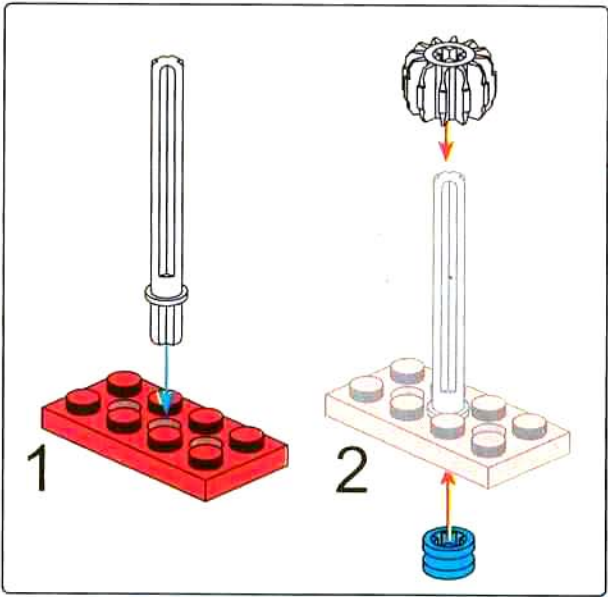

17

18

			
2x	1x	1x	2x
			
2x	1x	1x	2x
			
1x	1x	4x	1x

 ③ 1:1

- 
- 

2x

- 1x (blue pin)
- 2x (red 1x2 brick)
- 2x (grey gear)
- 1x (white 1x4 plate)
- 1x (white 1x4 plate)
- 4x (red 1x2 wedge)
- 1x (red 1x6 brick)
- 1x (white axle)
- 1x (white curved plate)
- 1x (red arch)

20

- 2x
- 1x
- 1x
- 1x
- 1x
- 1x
- 2x
- 1x
- 1x
- 1x
- 2x

- 1x [purple pin]
- 1x [yellow pin]
- 1x [grey axle connector]
- 2x [grey gear]
- 2x [white motor]
- 1x [grey axle connector]
- 2x [red 1x3 brick]
- 1x [red 1x2 wedge]
- 1x [red 1x3 wedge with FIRE RESCUE logo]