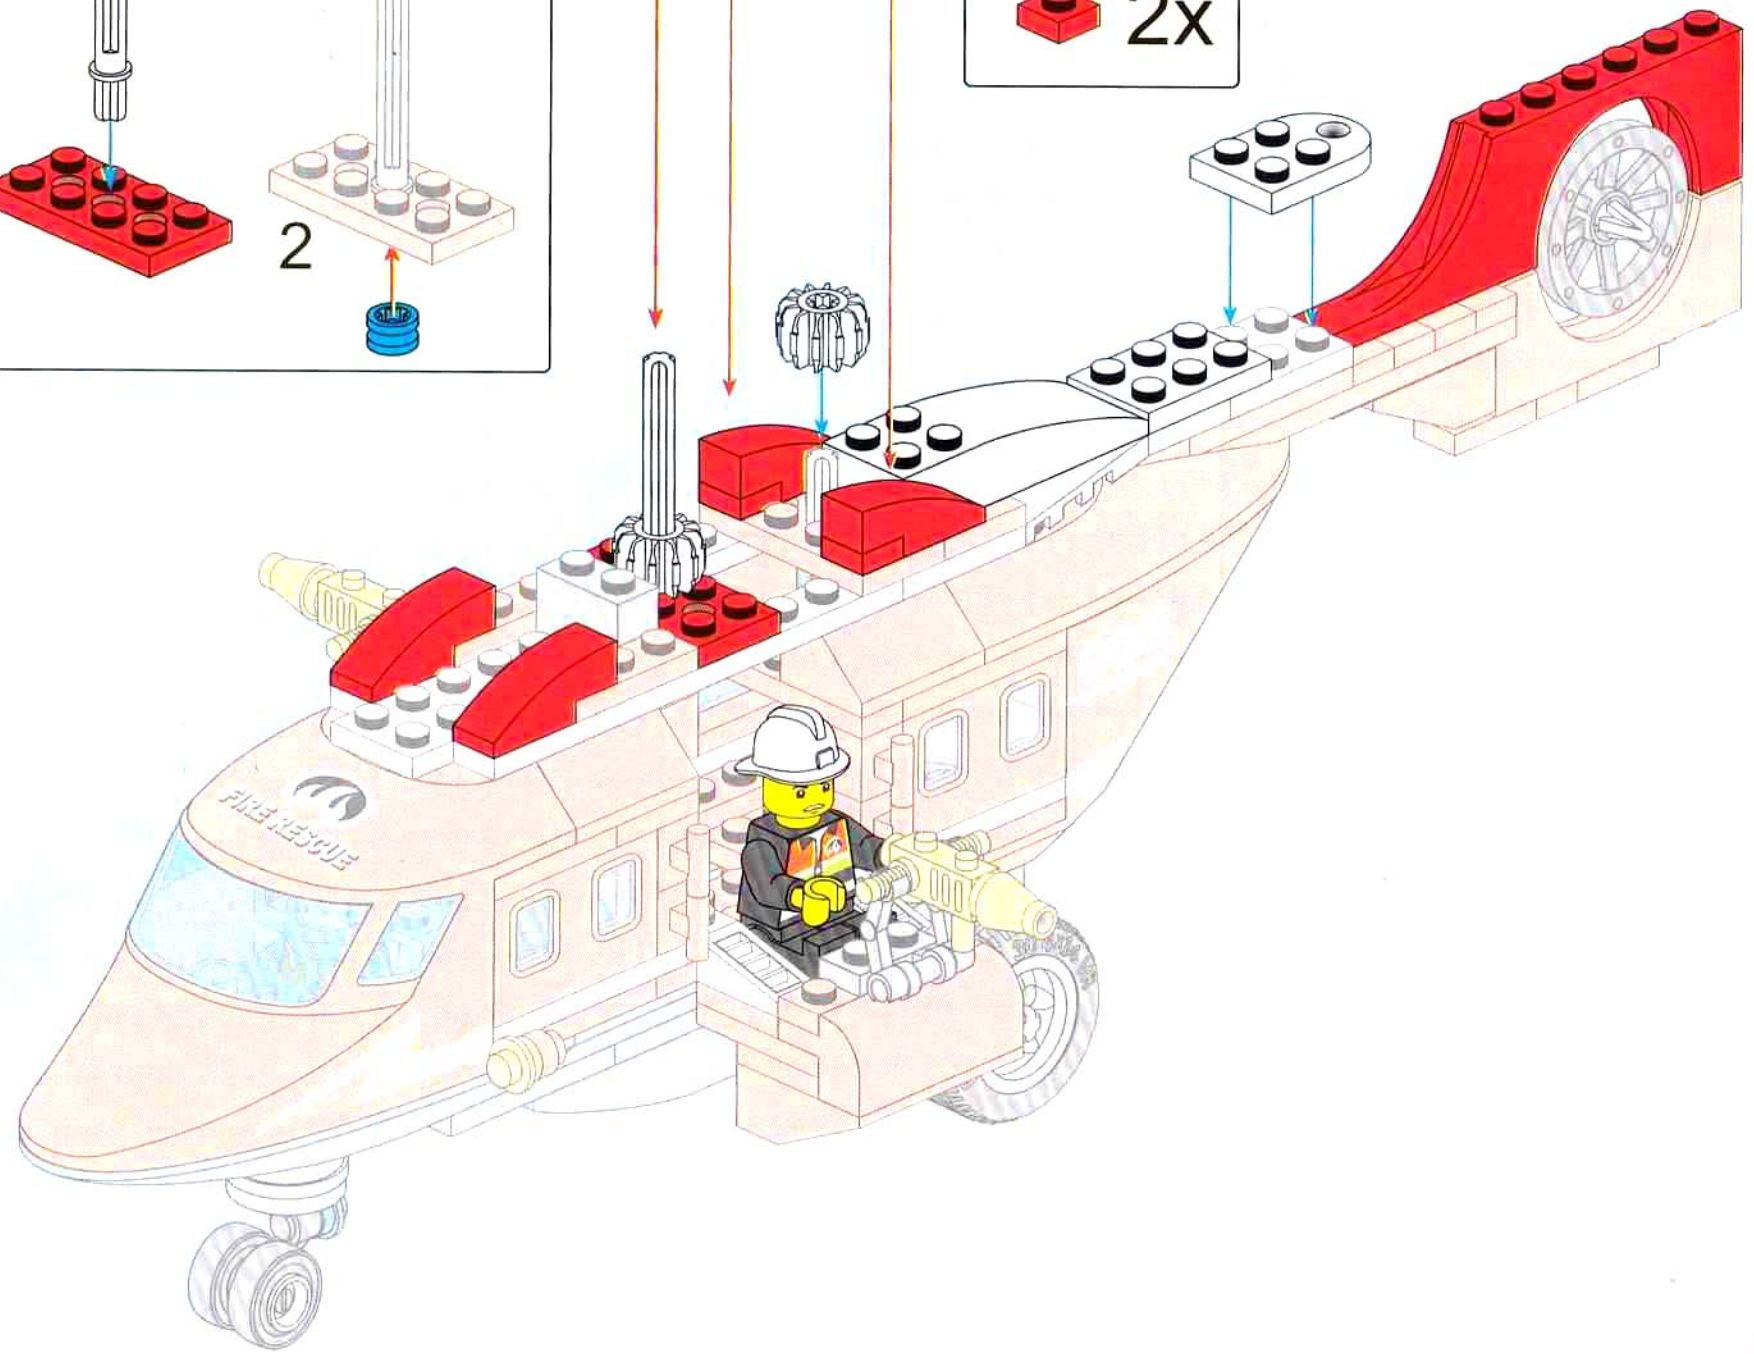

17

18

			
2x	1x	1x	2x
			
2x	1x	1x	2x
			
1x	1x	4x	1x

 ③ 1:1

- 
- 

2x

- 1x (blue pin)
- 2x (red 1x2 brick)
- 2x (grey gear)
- 1x (white 1x4 plate)
- 1x (white 1x4 plate)
- 4x (red 1x2 wedge)
- 1x (red 1x6 brick)
- 1x (white axle)
- 1x (white curved plate)
- 1x (red arch)

20

- 2x
- 1x
- 1x
- 1x
- 1x
- 1x
- 2x
- 1x
- 1x
- 1x
- 2x

- 1x [purple pin]
- 1x [yellow pin]
- 1x [grey axle connector]
- 2x [grey gear]
- 2x [white motor]
- 1x [grey axle connector]
- 2x [red 1x3 brick]
- 1x [red 1x2 wedge]
- 1x [red 1x3 wedge with FIRE RESCUE logo]