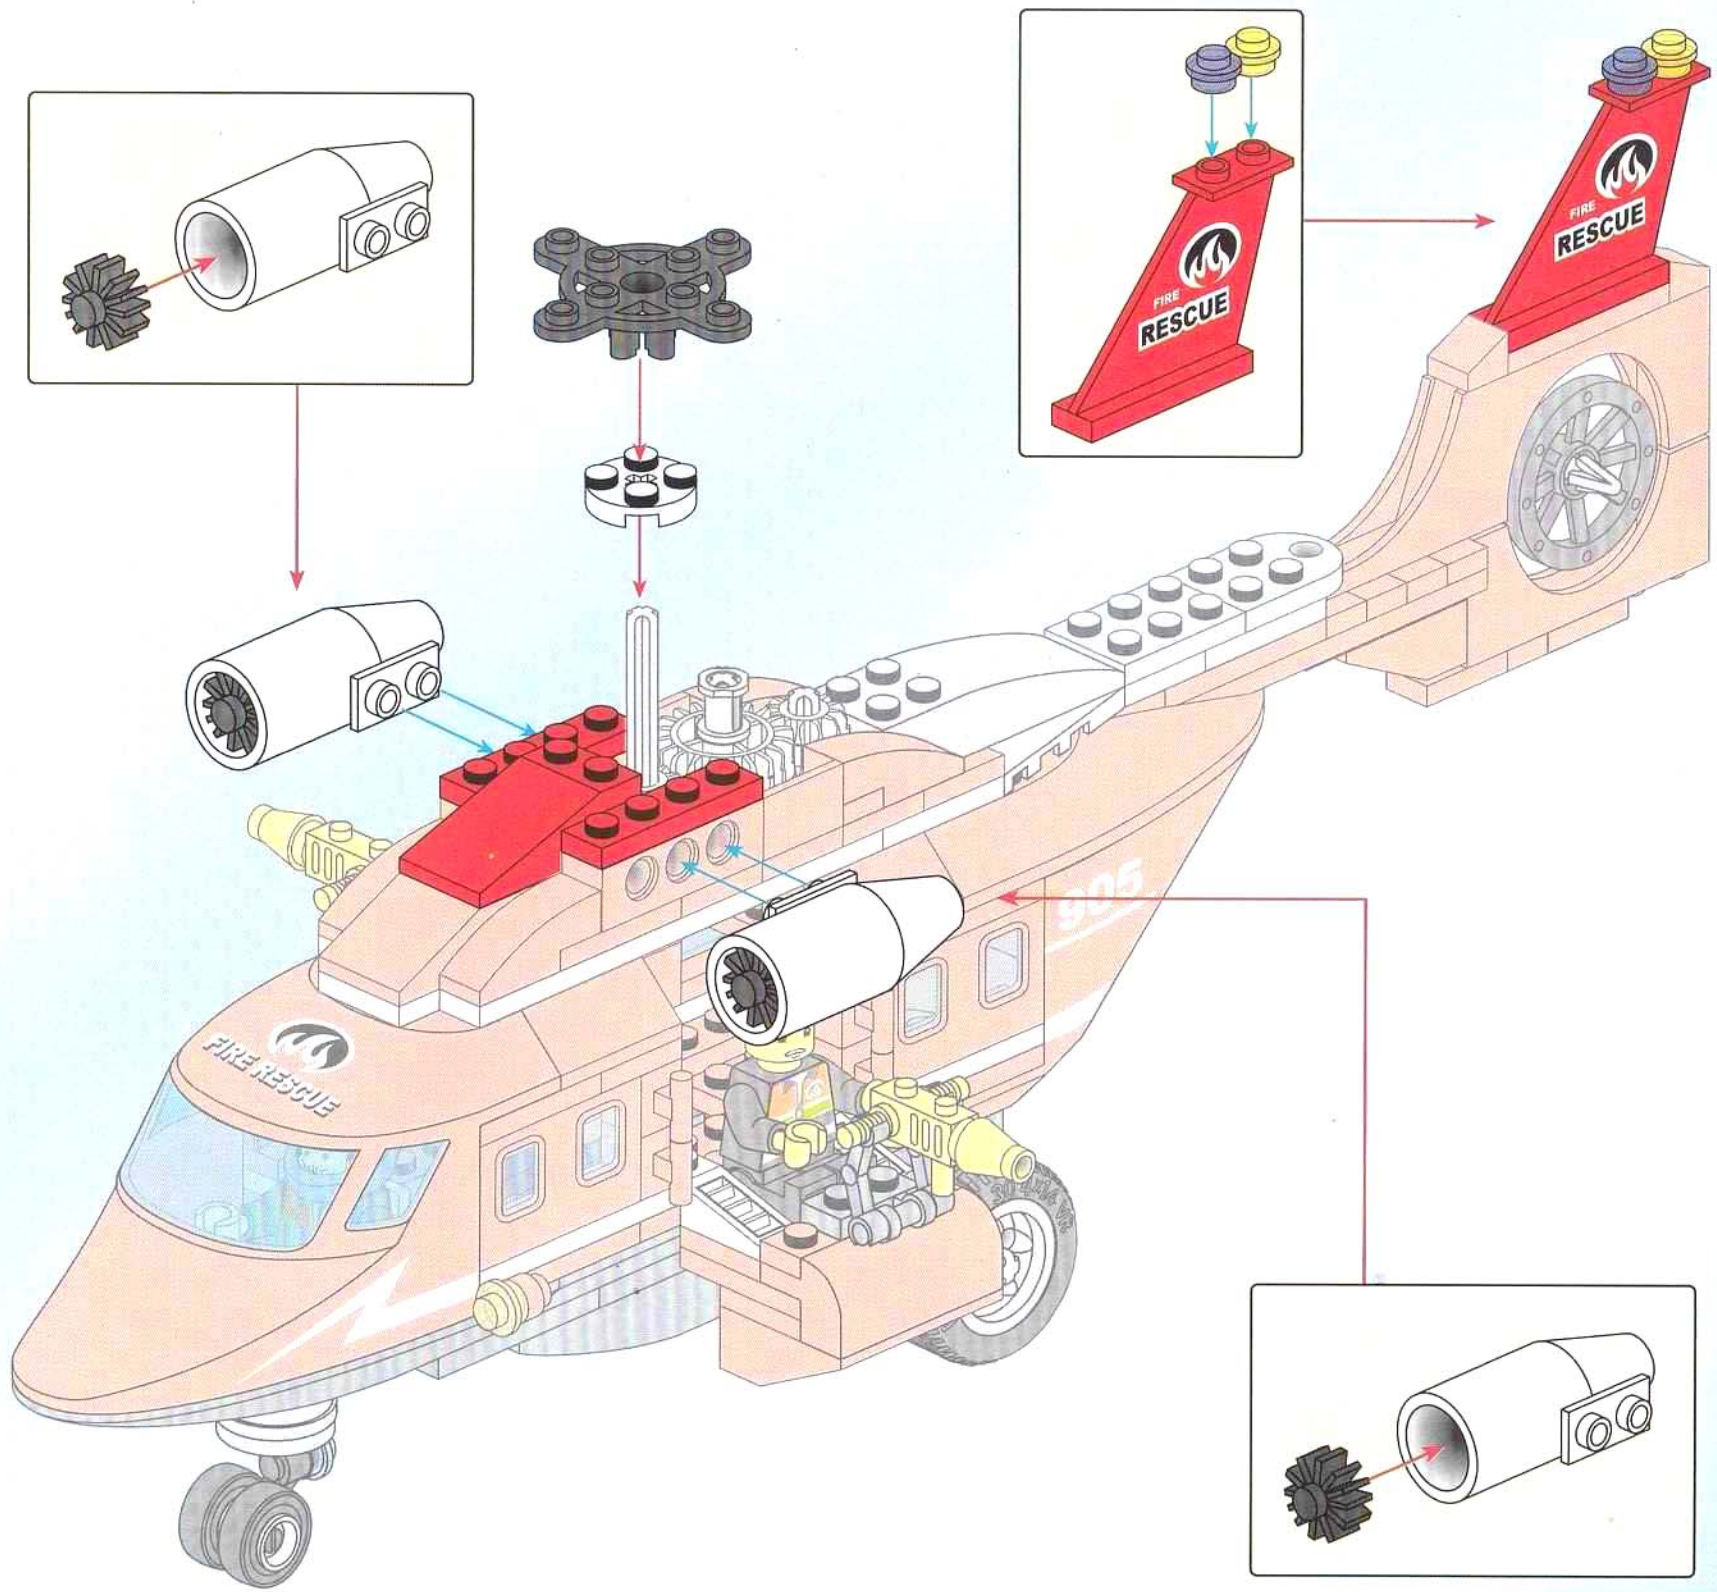

17

18

			
2x	1x	1x	2x
			
2x	1x	1x	2x
			
1x	1x	4x	1x

 ③ 1:1

- 
- 

2x

- 1x (blue pin)
- 2x (red 1x2 brick)
- 2x (grey gear)
- 1x (white 1x4 plate)
- 1x (white 1x4 plate)
- 4x (red 1x2 wedge)
- 1x (red 1x6 brick)
- 1x (white axle)
- 1x (white curved plate)
- 1x (red arch)

20

- 2x
- 1x
- 1x
- 1x
- 1x
- 1x
- 2x
- 1x
- 1x
- 1x
- 2x

- 1x [purple pin]
- 1x [yellow pin]
- 1x [grey axle connector]
- 2x [grey gear]
- 2x [white motor]
- 1x [grey axle connector]
- 2x [red 1x3 brick]
- 1x [red 1x2 wedge]
- 1x [red 1x3 wedge with FIRE RESCUE logo]