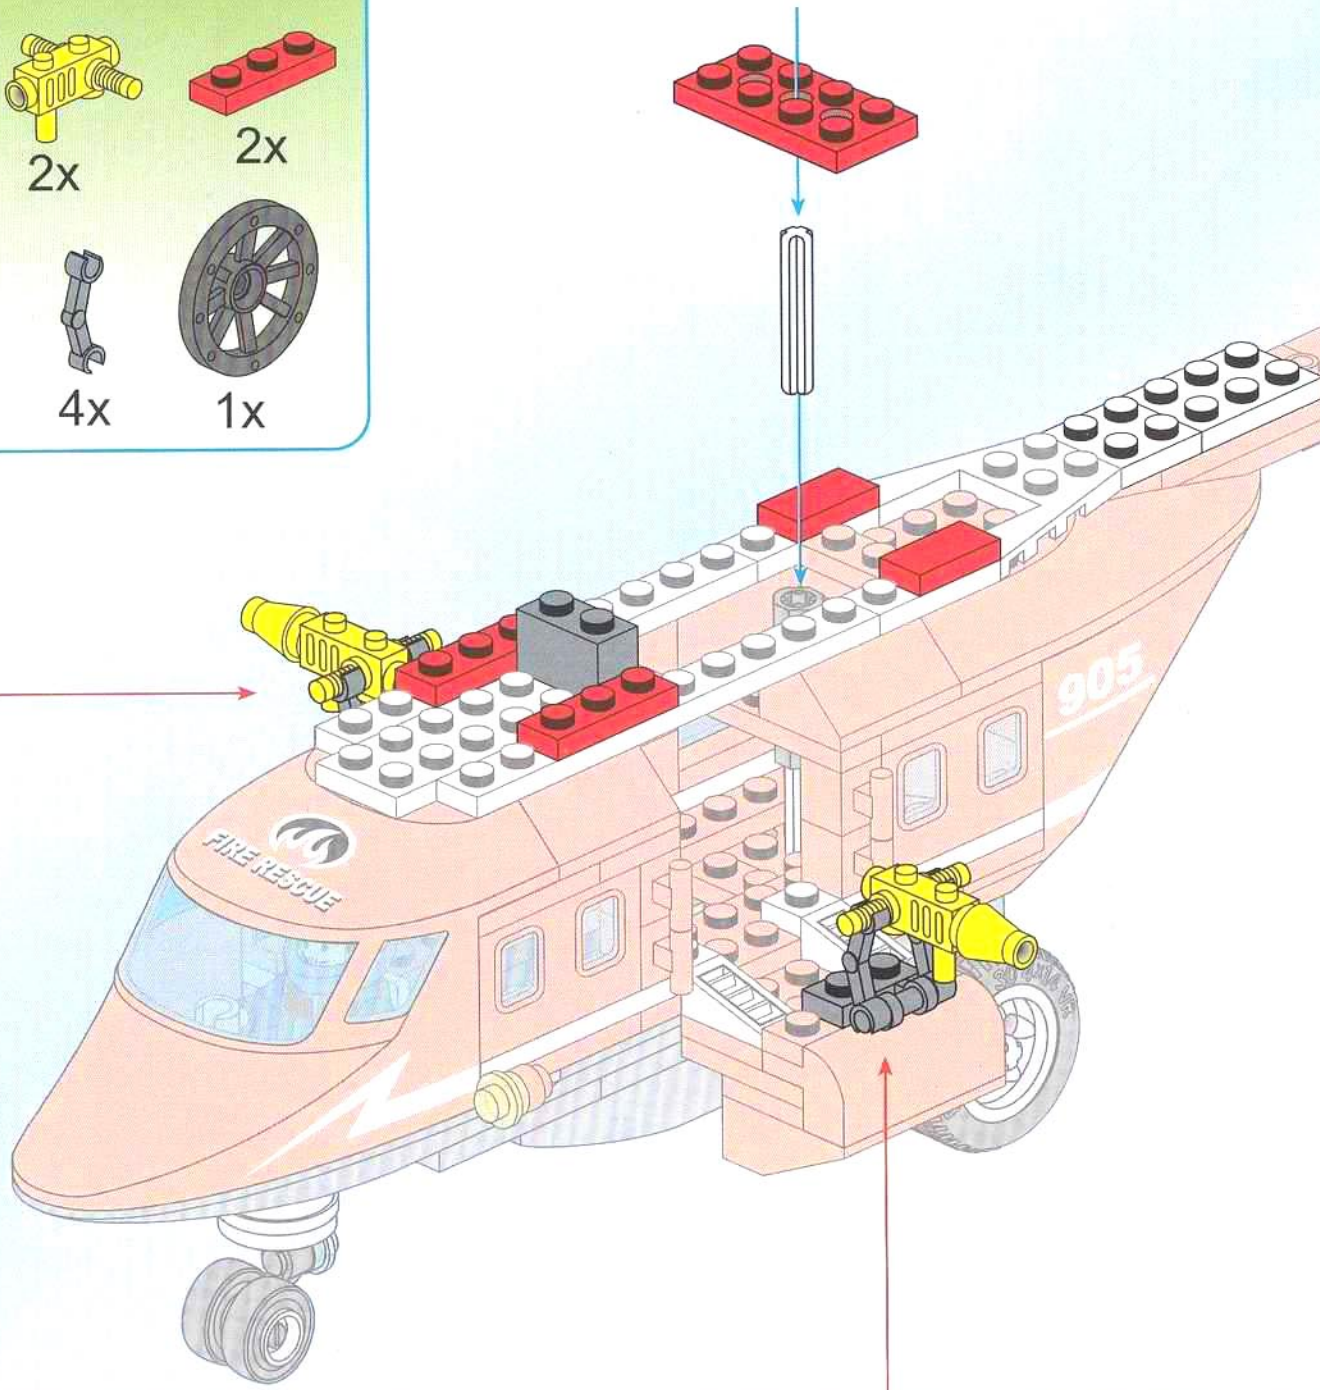

17

18

			
2x	1x	1x	2x
			
2x	1x	1x	2x
			
1x	1x	4x	1x

 ③ 1:1

- 
- 

2x

- 1x (blue pin)
- 2x (red 1x2 brick)
- 2x (grey gear)
- 1x (white 1x4 plate)
- 1x (white 1x4 plate)
- 4x (red 1x2 wedge)
- 1x (red 1x6 brick)
- 1x (white axle)
- 1x (white curved plate)
- 1x (red arch)

20

- 2x
- 1x
- 1x
- 1x
- 1x
- 1x
- 2x
- 1x
- 1x
- 1x
- 2x

- 1x [purple pin]
- 1x [yellow pin]
- 1x [grey axle connector]
- 2x [grey gear]
- 2x [white motor]
- 1x [grey axle connector]
- 2x [red 1x3 brick]
- 1x [red 1x2 wedge]
- 1x [red 1x3 wedge with FIRE RESCUE logo]