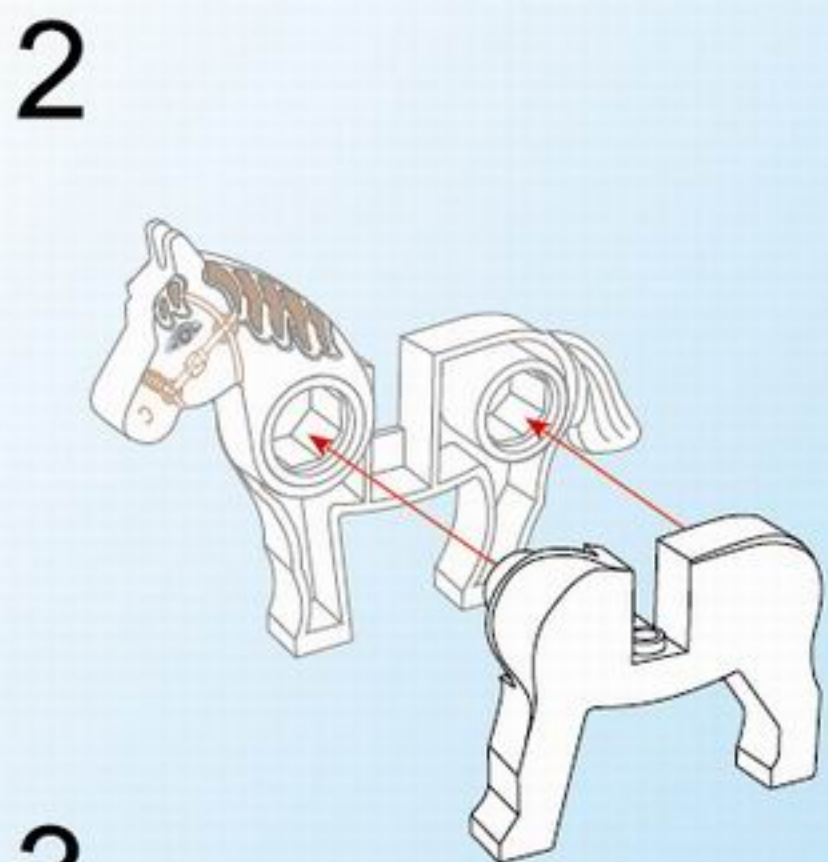

THE WAR OF GLORY

2302
AGES: 6+
Minifigs: x 3
PCS: 141

ENT WITCHCLAW

sketch map of fitting hand
装手示意图

1

2

3

4

27

28

29

13

The title 'THE WAR OF GLORY' is centered at the bottom. The words 'THE WAR' and 'GLORY' are in a large, bold, yellow font with a blue outline. The word 'OF' is smaller and positioned between 'WAR' and 'GLORY'. The text is set within a blue and silver shield-shaped frame that features a white eagle with spread wings in the center. The shield has a metallic, embossed appearance.