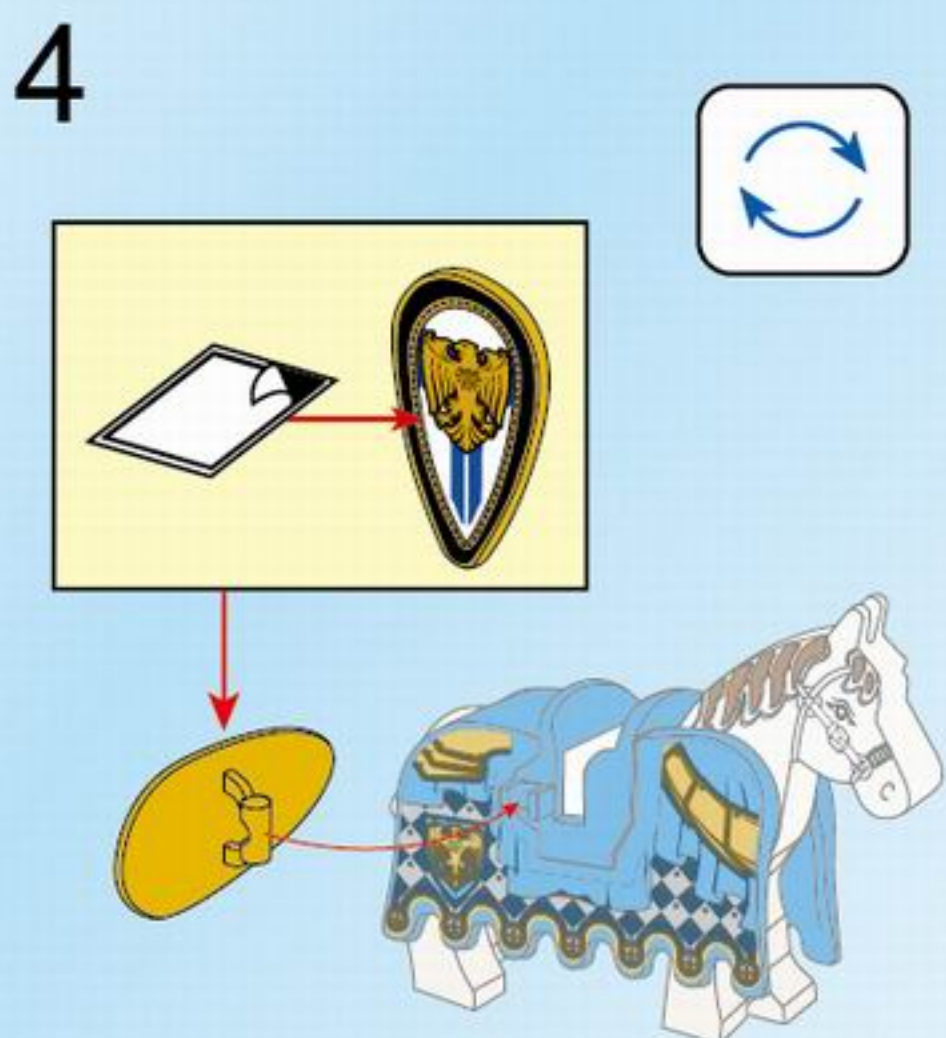

THE WAR OF GLORY

2302
AGES: 6+
Minifigs: x 3
PCS: 141

ENT WITCHCLAW

sketch map of fitting hand
装手示意图

1

2

3

4

27

28

29

13

The title 'THE WAR OF GLORY' is centered at the bottom. The words 'THE WAR' and 'GLORY' are in a large, bold, yellow font with a blue outline. The word 'OF' is smaller and positioned between 'WAR' and 'GLORY'. The text is set within a blue and silver shield-shaped frame that features a white eagle with spread wings in the center. The shield has a metallic, embossed appearance.