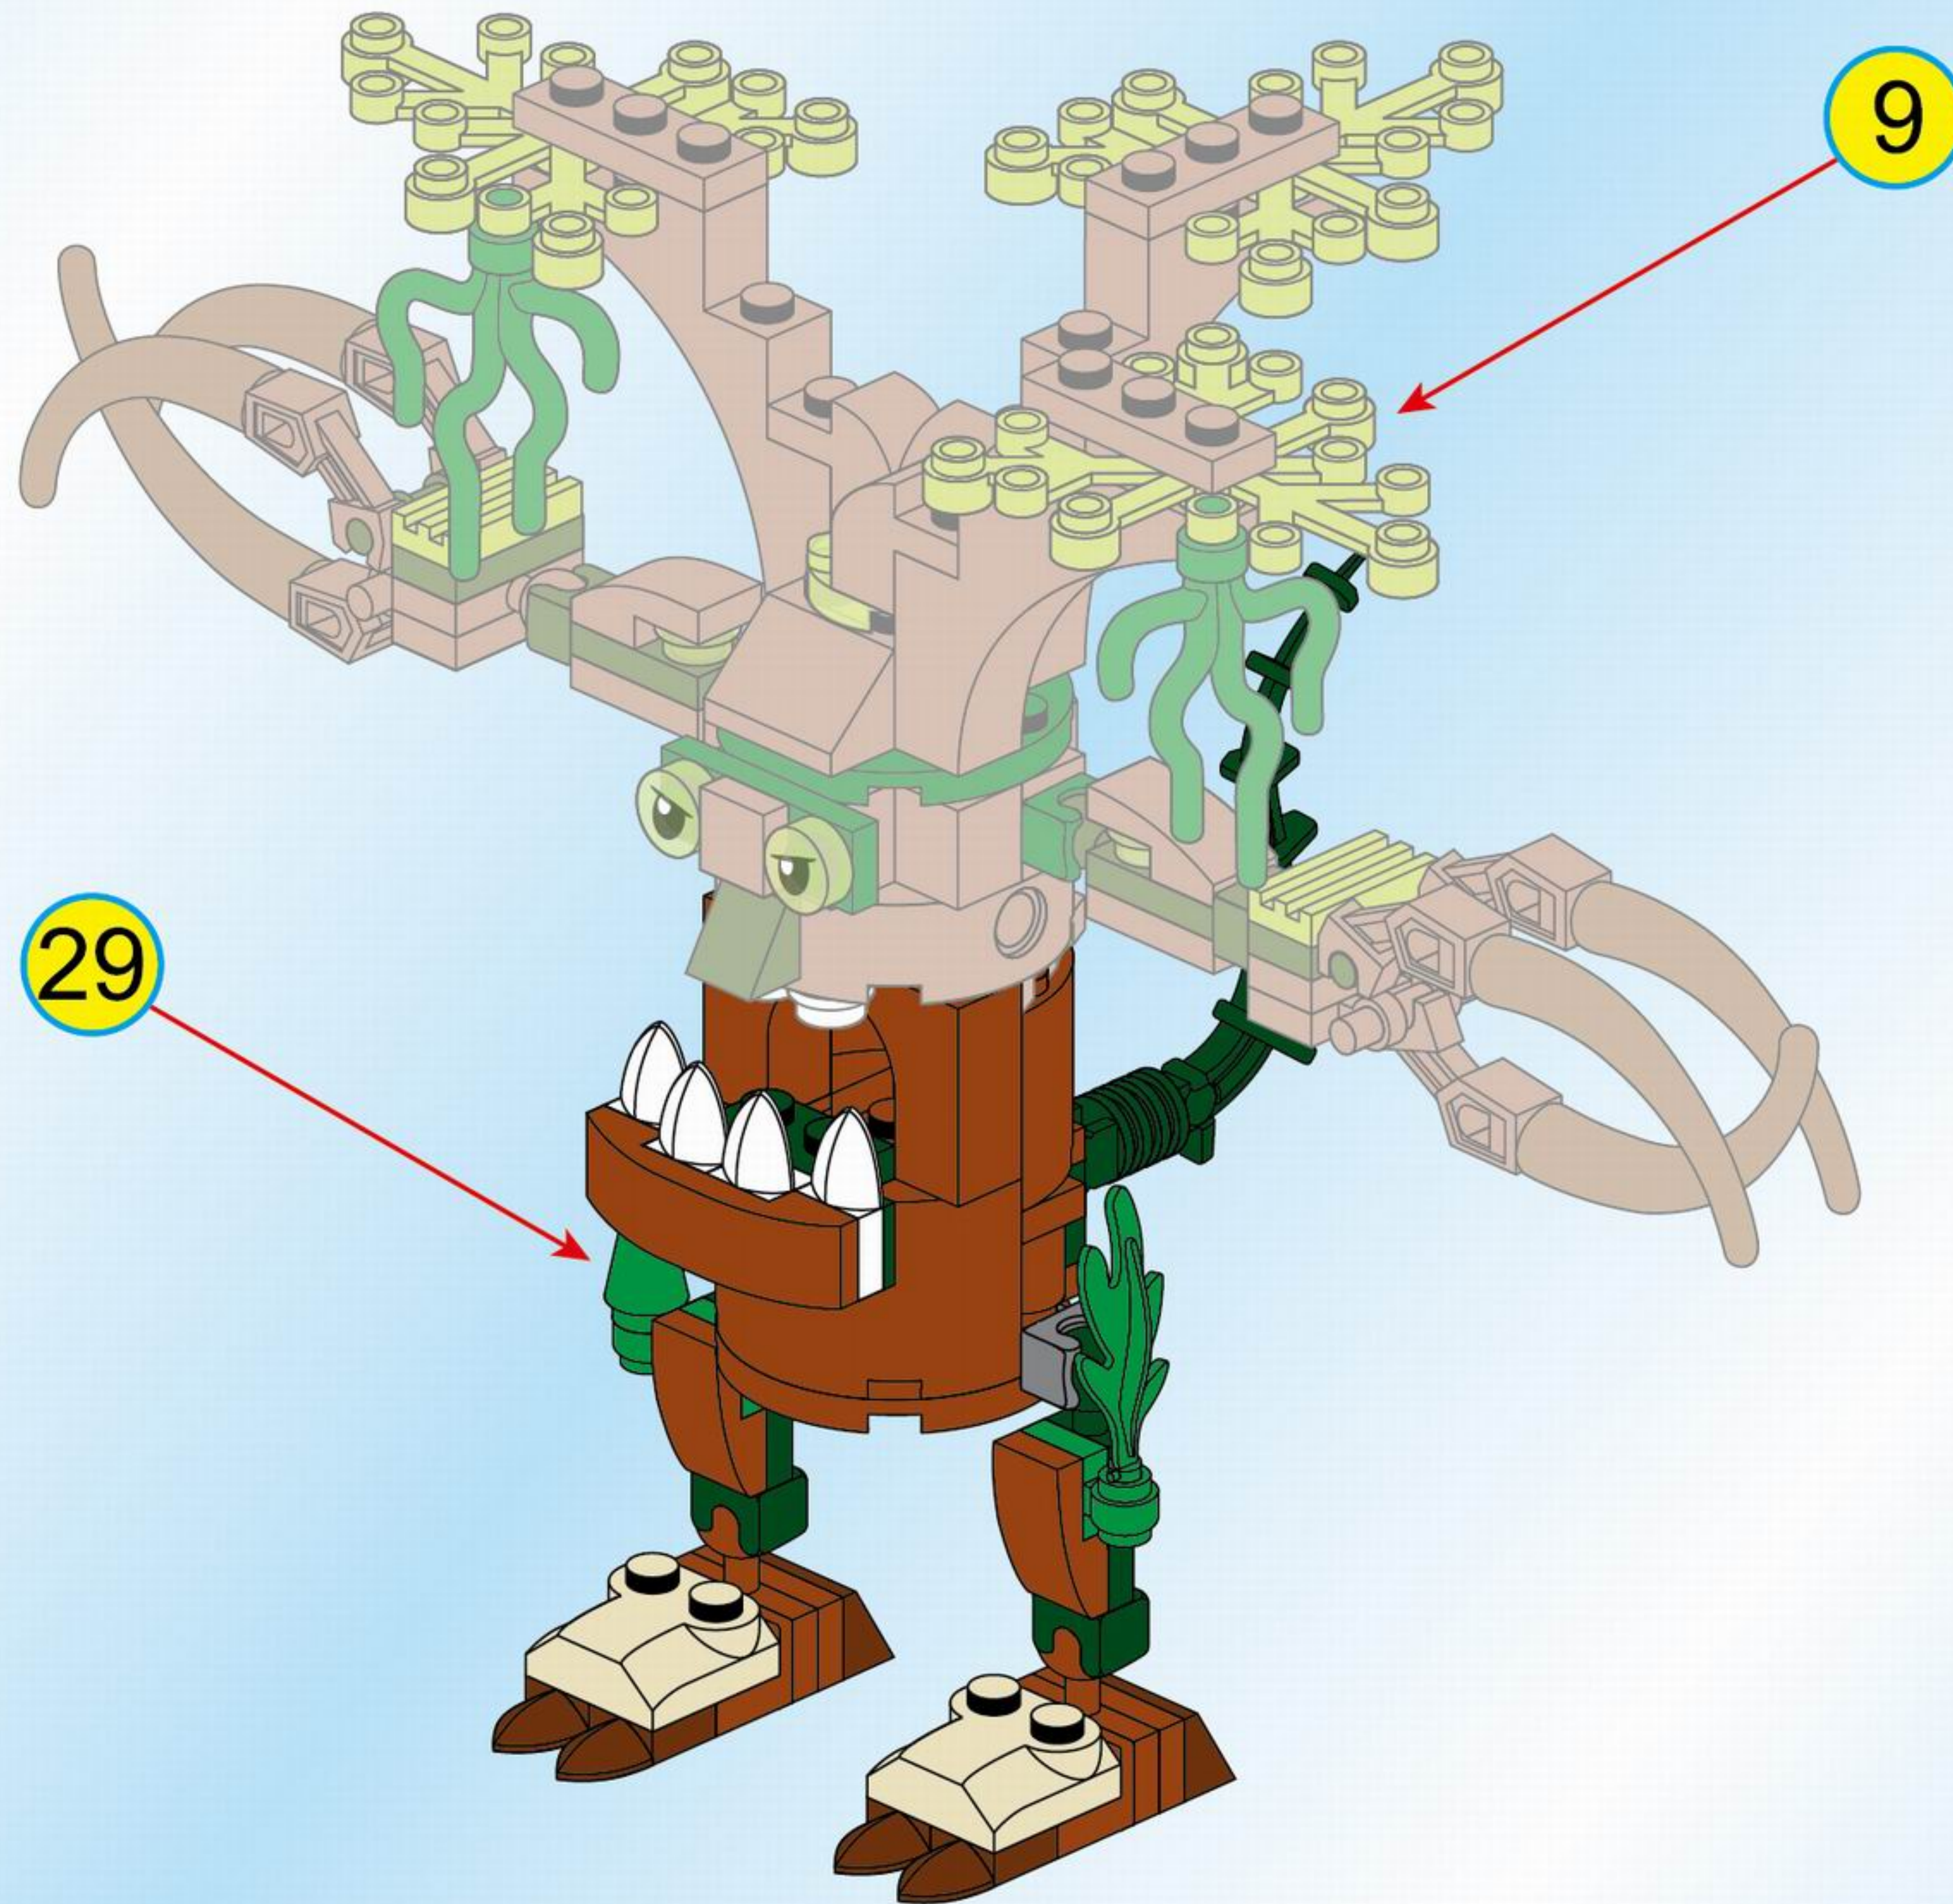

THE WAR OF GLORY

2302
AGES: 6+
Minifigs: x 3
PCS: 141

ENT WITCHCLAW

sketch map of fitting hand
装手示意图

1

2

3

4

27

28

29

13

The title 'THE WAR OF GLORY' is centered at the bottom. The words 'THE WAR' and 'GLORY' are in a large, bold, yellow font with a blue outline. The word 'OF' is smaller and positioned between 'WAR' and 'GLORY'. The text is set within a blue and silver shield-shaped frame that features a white eagle with spread wings in the center. The shield has a metallic, embossed appearance.