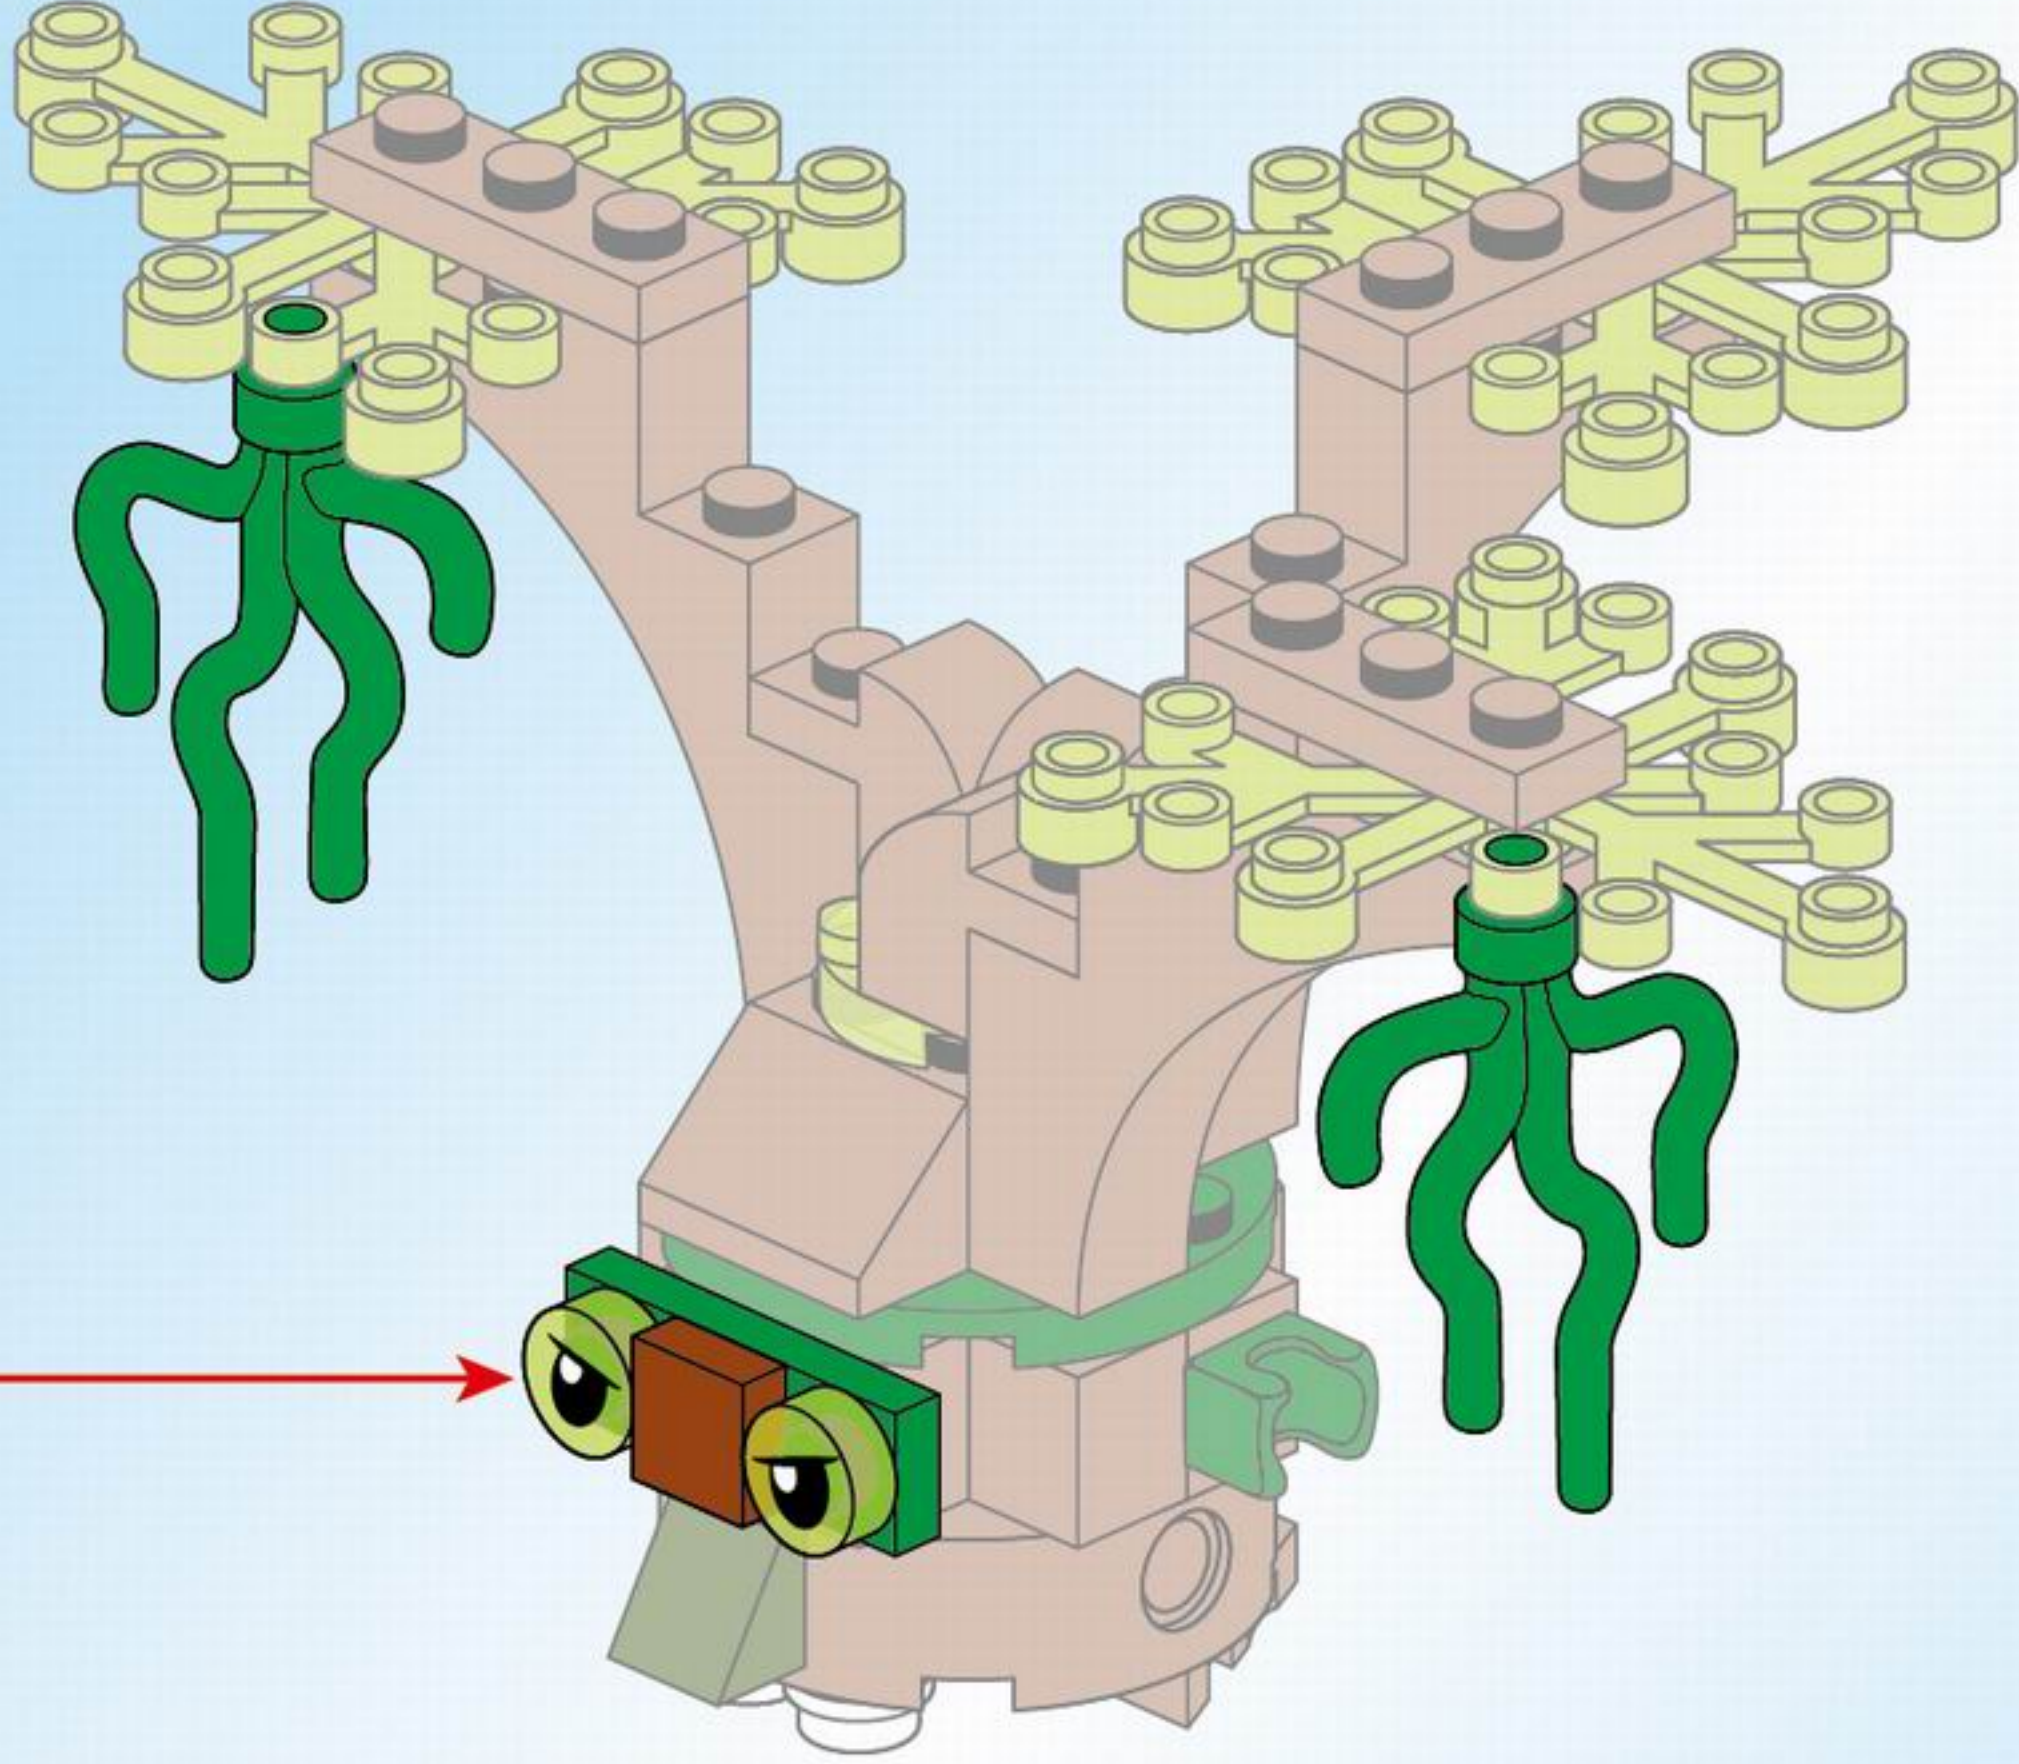

9

2x 1x

1x 2x

1

2