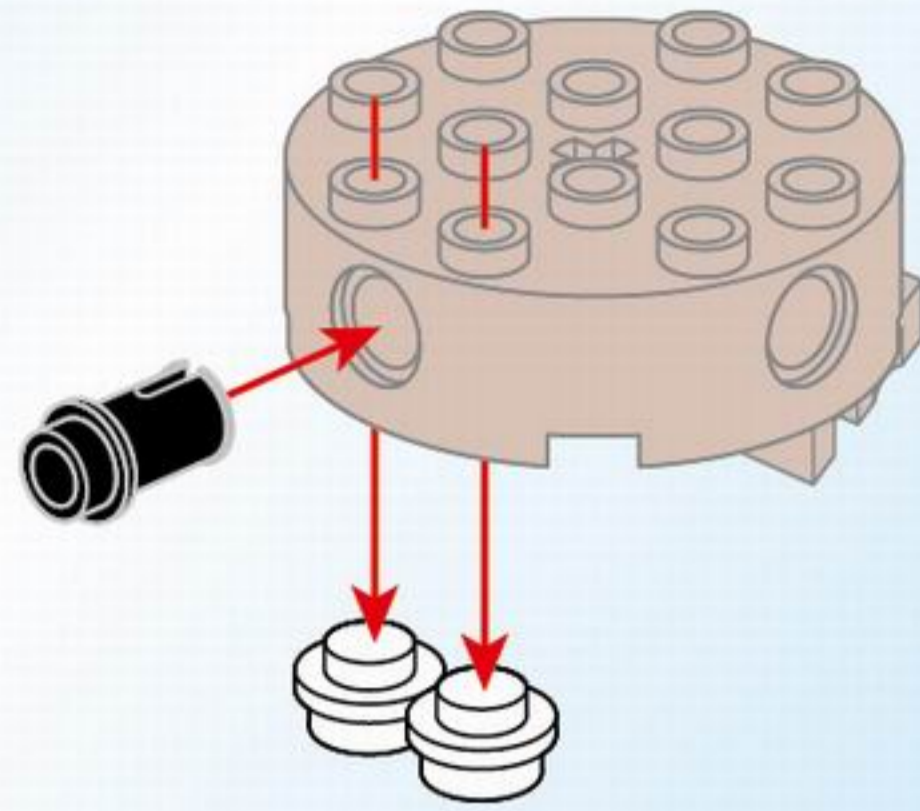

THE WAR OF GLORY

2302
AGES: 6+
Minifigs: x 3
PCS: 141

ENT WITCHCLAW

sketch map of fitting hand
装手示意图

1

2

3

4