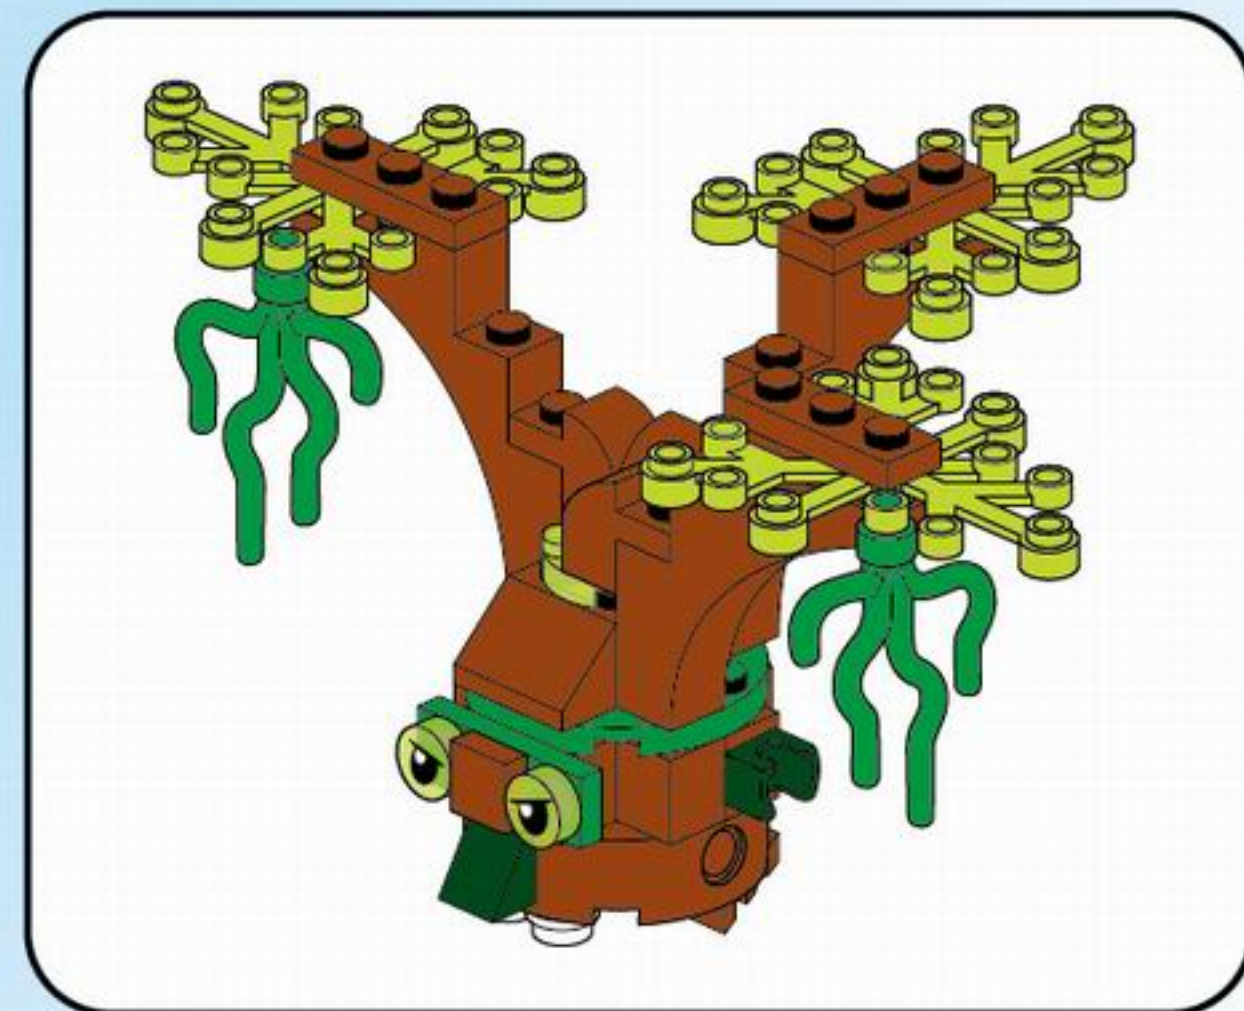

THE WAR OF GLORY

2302
AGES: 6+
Minifigs: x 3
PCS: 141

ENT WITCHCLAW

sketch map of fitting hand
装手示意图

1

2

3

4

2x  1x 

1x  2x 

1 

2 

19

24

25

26

27

28

29

13

The title 'THE WAR OF GLORY' is centered at the bottom. The words 'THE WAR' and 'GLORY' are in a large, bold, yellow font with a blue outline. The word 'OF' is smaller and positioned between 'WAR' and 'GLORY'. The text is set within a blue and silver shield-shaped frame that features a white eagle with spread wings in the center. The shield has a metallic, embossed appearance.