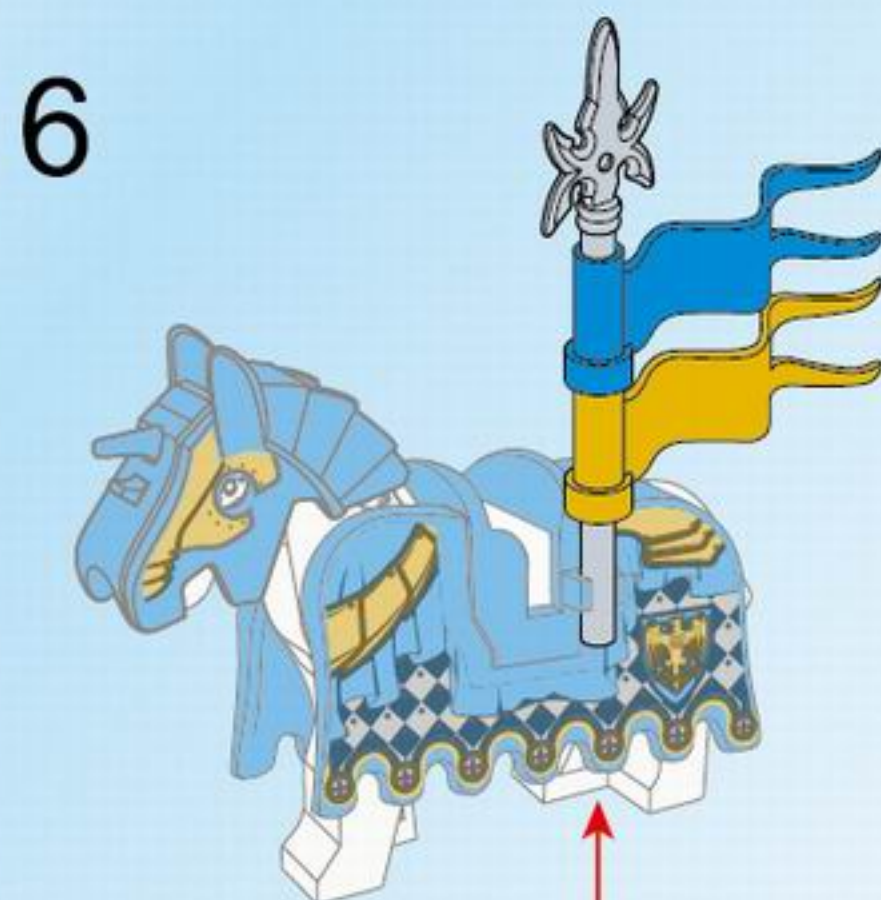

THE WAR OF GLORY

2302
AGES: 6+
Minifigs: x 3
PCS: 141

ENT WITCHCLAW

sketch map of fitting hand
装手示意图

1

2

3

4

27

28

29

13

The title 'THE WAR OF GLORY' is centered at the bottom. The words 'THE WAR' and 'GLORY' are in a large, bold, yellow font with a blue outline. The word 'OF' is smaller and positioned between 'WAR' and 'GLORY'. The text is set within a blue and silver shield-shaped frame that features a white eagle with spread wings in the center. The shield has a metallic, embossed appearance.