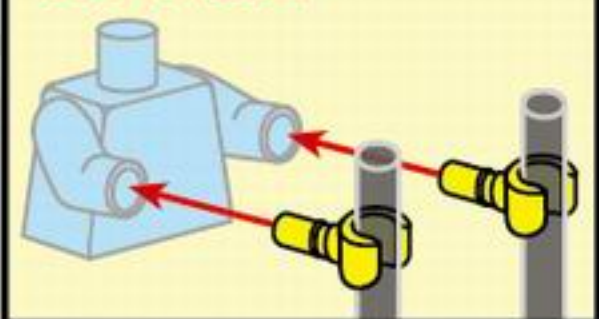

THE WAR OF GLORY

2302
AGES: 6+
Minifigs: x 3
PCS: 141

ENT WITCHCLAW

sketch map of fitting hand
装手示意图

1

2

3

4