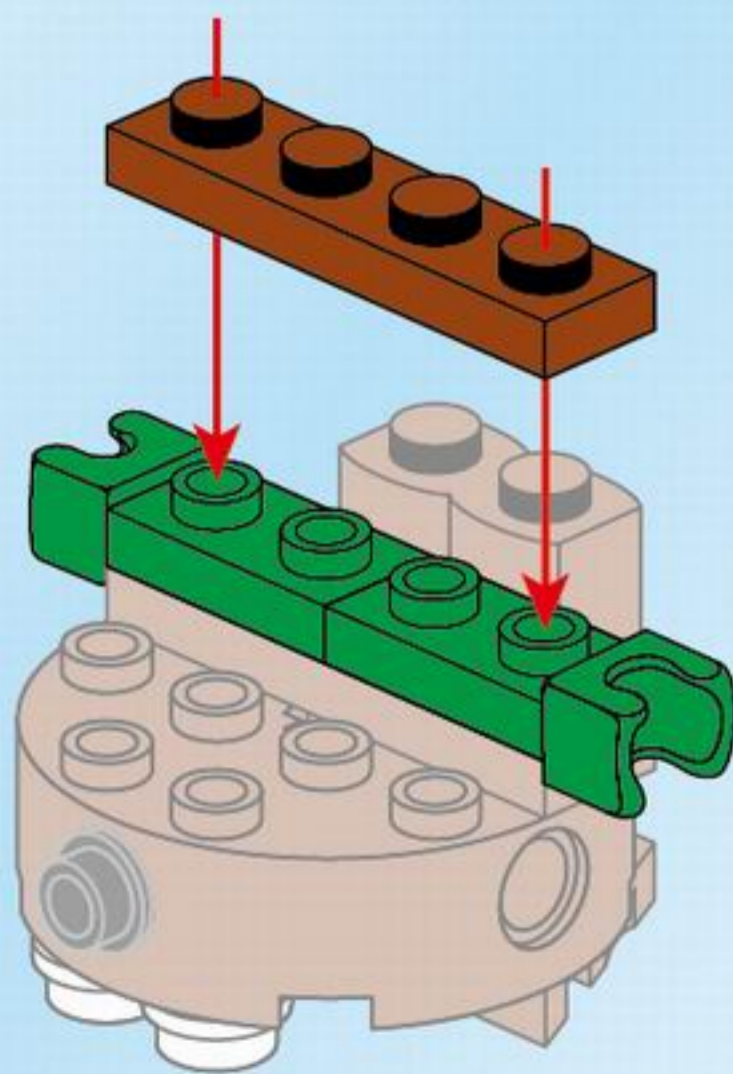

THE WAR OF GLORY

2302
AGES: 6+
Minifigs: x 3
PCS: 141

ENT WITCHCLAW

sketch map of fitting hand
装手示意图

1

2

3

4

27

28

29

13

The title 'THE WAR OF GLORY' is centered at the bottom. The words 'THE WAR' and 'GLORY' are in a large, bold, yellow font with a blue outline. The word 'OF' is smaller and positioned between 'WAR' and 'GLORY'. The text is set within a blue and silver shield-shaped frame that features a white eagle with spread wings in the center. The shield has a metallic, embossed appearance.