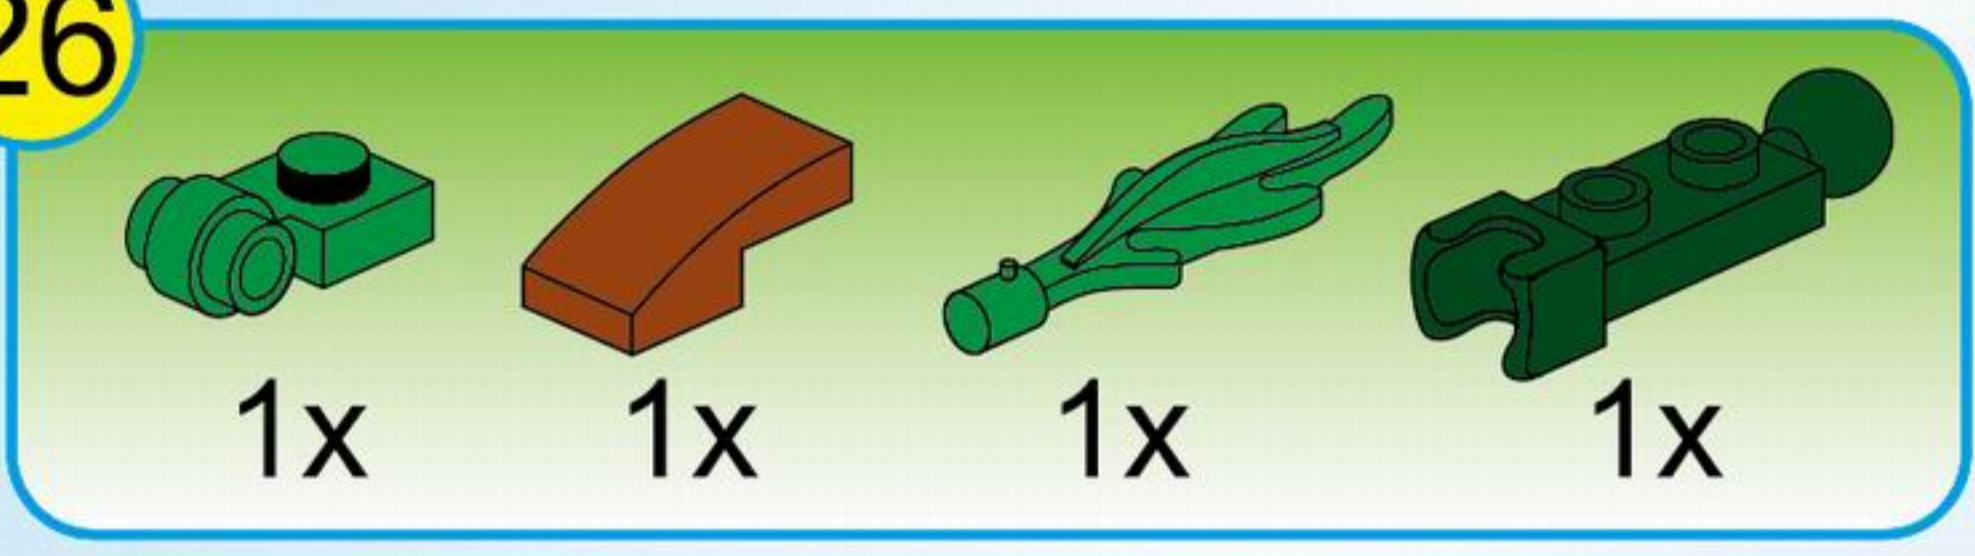

27

28

29

13

The title 'THE WAR OF GLORY' is centered at the bottom. The words 'THE WAR' and 'GLORY' are in a large, bold, yellow font with a blue outline. The word 'OF' is smaller and positioned between 'WAR' and 'GLORY'. The text is set within a blue and silver shield-shaped frame that features a white eagle with spread wings in the center. The shield has a metallic, embossed appearance.