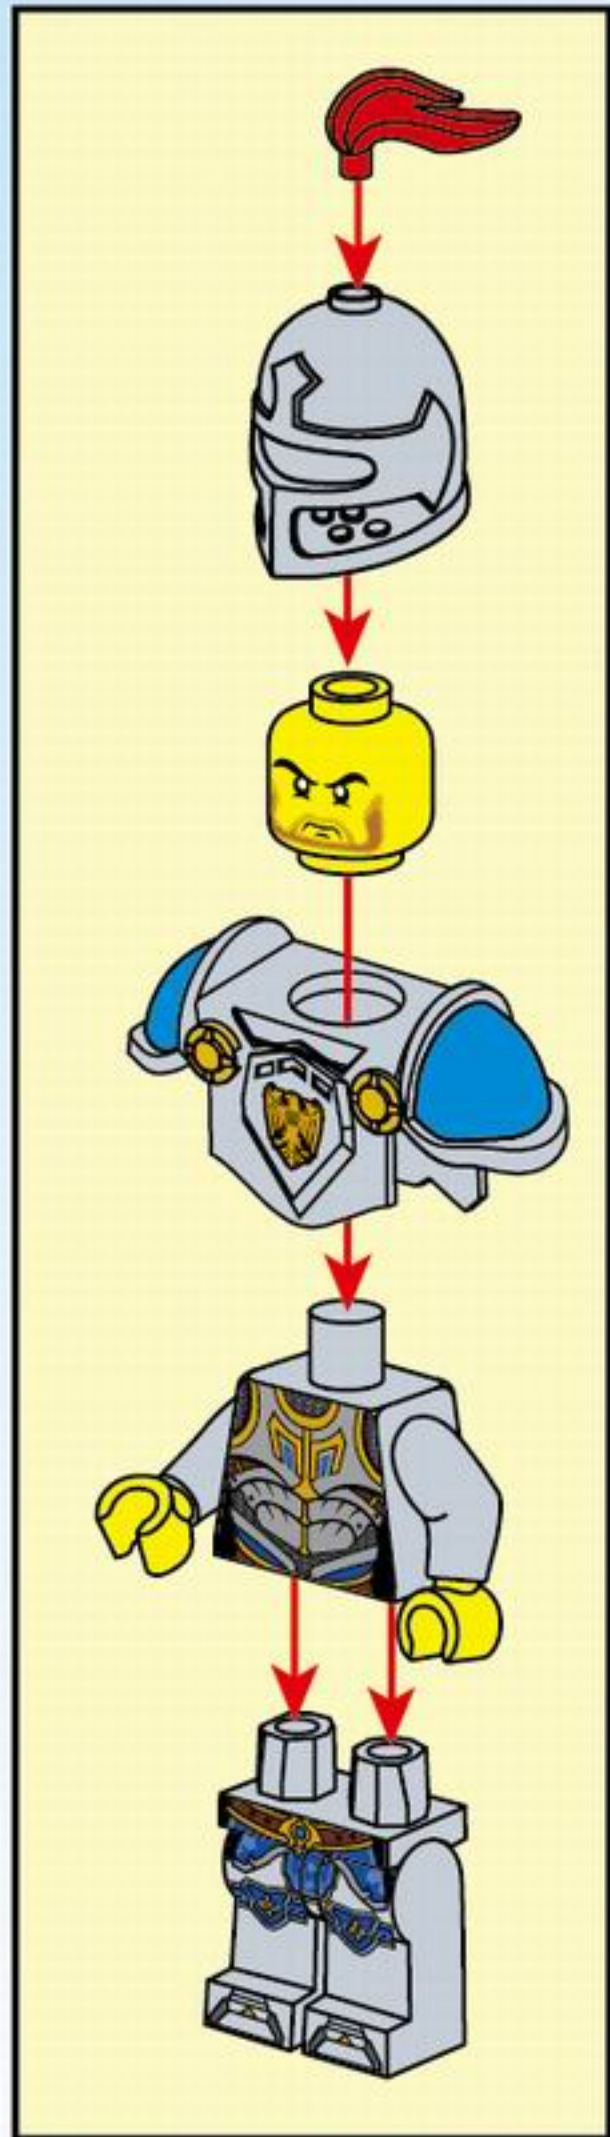

THE WAR OF GLORY

2302
AGES: 6+
Minifigs: x 3
PCS: 141

ENT WITCHCLAW

sketch map of fitting hand
装手示意图

1

2

3

4

27

28

29

13

The title 'THE WAR OF GLORY' is centered at the bottom. The words 'THE WAR' and 'GLORY' are in a large, bold, yellow font with a blue outline. The word 'OF' is smaller and positioned between 'WAR' and 'GLORY'. The text is set within a blue and silver shield-shaped frame that features a white eagle with spread wings in the center. The shield has a metallic, embossed appearance.