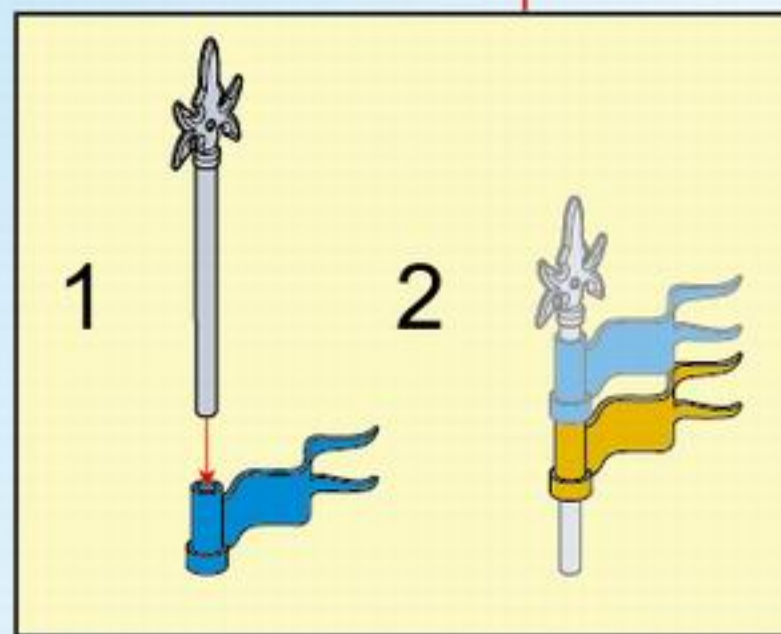

THE WAR OF GLORY

2302
AGES: 6+
Minifigs: x 3
PCS: 141

ENT WITCHCLAW

sketch map of fitting hand
装手示意图

1

2

3

4

27

28

29

13

The title 'THE WAR OF GLORY' is centered at the bottom. The words 'THE WAR' and 'GLORY' are in a large, bold, yellow font with a blue outline. The word 'OF' is smaller and positioned between 'WAR' and 'GLORY'. The text is set within a blue and silver shield-shaped frame that features a white eagle with spread wings in the center. The shield has a metallic, embossed appearance.