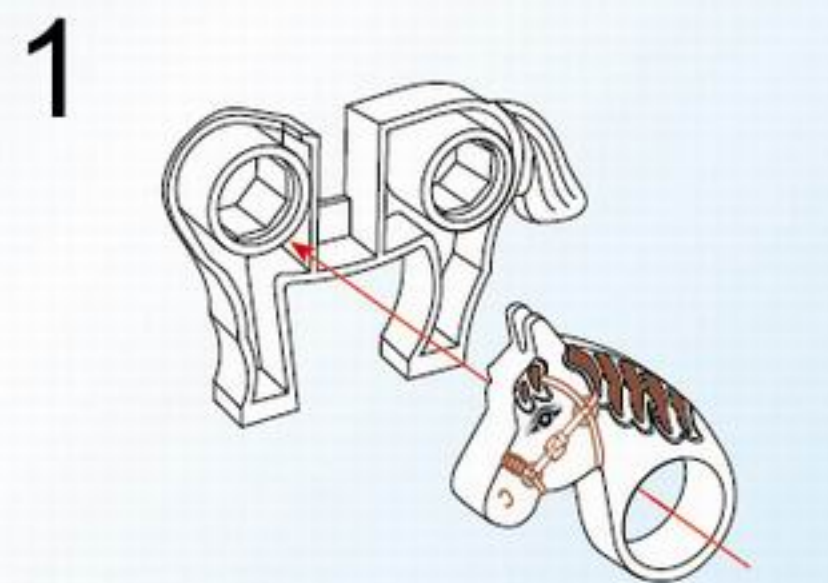

THE WAR OF GLORY

2302
AGES: 6+
Minifigs: x 3
PCS: 141

ENT WITCHCLAW

sketch map of fitting hand
装手示意图

1

2

3

4

27

28

29

13

The title 'THE WAR OF GLORY' is centered at the bottom. The words 'THE WAR' and 'GLORY' are in a large, bold, yellow font with a blue outline. The word 'OF' is smaller and positioned between 'WAR' and 'GLORY'. The text is set within a blue and silver shield-shaped frame that features a white eagle with spread wings in the center. The shield has a metallic, embossed appearance.