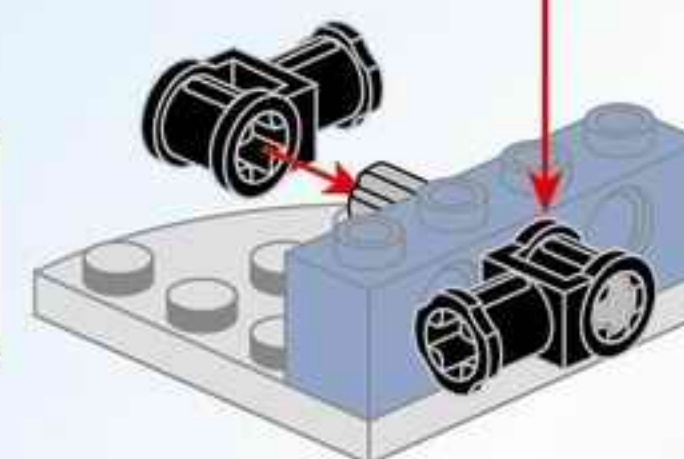

POLICE

BATTLE FORCE

Qman

1912

Ages:6+

Minifigs:X2

pcs:292

THE ASSAULT